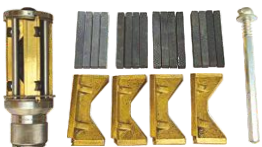

KT-600

SOLDERING IRON

MODEL:	LIGHT (30W)	MEDIUM (30W)	HEAVY (60W)
RATE:	290.00	450.00	530.00
ITEM :	SOLDER PASTE		SOLDER IRON ROD
RATE :	39.00		299.00

KT-601

HAND ENGRAVING MACHINE

MODEL :	LIGHT	MEDIUM	HEAVY
RATE	699.00	899.00	999.00