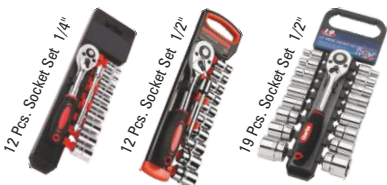

SOCKET SET 1/2"

SET OF 24 PCS. RATE : 4950.00
SET OF 32 PCS. RATE : 4699.00

KT-480

SOCKET KIT

SET OF 12 PCS. 1/4" RATE : 1350.00
SET OF 12 PCS. 1/2" RATE : 1590.00
SET OF 19 PCS. 1/2" RATE : 1990.00