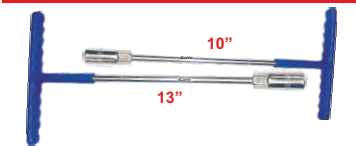

www.kittytools.com AN ISO 9001: 2015 CO. www.kittytools.com

KT-451

TANKI SPANNER (BAJAJ & XE)

Light	166/-
Heavy	194/-

KT-452

T-SPANNER (FOR SCOOTER) HEAVY

Size in mm	8-9-10-11	12-13-14	15
Small (10"x6")	134/-	156/-	182/-

KT-453

DROP FORGED (RUBBER GRIP)

Size in mm	8-9-10-11	12-13-14	15
Small (10"x6")	170/-	180/-	195/-
Long (13"x6")	199/-	220/-	245/-

KT-454

CROSS SPANNERS (FOR SCOOTERS)

Size in MM	10-11-13-14
LIGHT	98/-
MEDIUM	144/-
HEAVY	210/-
DROP FORGED	236/-

KT-455

THREE WAY SPANNER

T-TYPE	8-10-12 mm	Y-TYPE
LIGHT	95/-	95/-
MEDIUM	135/-	138/-
HEAVY	195/-	199/-
DROP FORGED	225/-	230/-

KT-456

CROSS SPANNERS (FOR FOUR WHEELER) DROP FORGED

Size in MM	17-19-21-23
LIGHT	360/-
HEAVY	375/-

KT-457

WHEEL SPANNER DROP FORGED

Size in MM	Length	Rate	Size in MM	Length	Rate
24x27	10" (250mm)	370/-	30x33	16" (400mm)	700/-
27x30	10" (250mm)	370/-	30x32	16" (400mm)	750/-
27x33	10" (250mm)	370/-	21x41	16" (400mm)	750/-
32x32	16" (400mm)	700/-	DCM	16" (400mm)	750/-
27x32	16" (400mm)	700/-	24x24	10" (250mm)	420/-
33x33	16" (400mm)	700/-	407 (Only 24)	10" (250mm)	420/-

KT-458

L-SPANNER DROP FORGED

Size in MM	Suitable for	Rate	Size in MM	Suitable for	Rate
16	.....	210/-	19	MARUTI	210/-
17	.....	210/-	21	JEEP	210/-
18	INDICA	210/-	19 (Extra Long)	SUMO	250/-
			23 (EXTRA LONG)	.....	350/-

KT-459

BOX SPANNER

Size :	6 X 7	8 X 9	10 X 11	12 X 13	14 X 15	16 X 17
TUBLAR	30.00	35.00	44.00	49.00	54.00	67.00
SOLID	112.00	118.00	125.00	148.00	198.00	240.00
Size :	18 X 19	19 X 22	20 X 22	21 X 23	24 X 26	24 X 27
TUBLAR	84.00	88.00	94.00	98.00	126.00	126.00
SOLID	335.00	395.00	425.00	495.00	598.00	640.00
Size :	25 X 28	30 X 32	32 X 36	36 X 41	41 X 46	46 X 50
TUBLAR	140.00	182.00	215.00	245.00	300.00	338.00