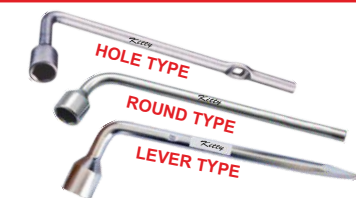

www.kittytools.com AN ISO 9001: 2015 CO. www.kittytools.com

KT-451

TANKI SPANNER (BAJAJ & XE)

Light	166/-
Heavy	194/-

KT-452

T-SPANNER (FOR SCOOTER) HEAVY

Size in mm	8-9-10-11	12-13-14	15
Small (10"x6")	134/-	156/-	182/-

KT-453

DROP FORGED (RUBBER GRIP)

Size in mm	8-9-10-11	12-13-14	15
Small (10"x6")	170/-	180/-	195/-
Long (13"x6")	199/-	220/-	245/-

KT-454

CROSS SPANNERS (FOR SCOOTERS)

Size in MM	10-11-13-14
LIGHT	98/-
MEDIUM	144/-
HEAVY	210/-
DROP FORGED	236/-

KT-455

THREE WAY SPANNER

T-TYPE	8-10-12 mm	Y-TYPE
LIGHT	95/-	95/-
MEDIUM	135/-	138/-
HEAVY	195/-	199/-
DROP FORGED	225/-	230/-

KT-456

CROSS SPANNERS (FOR FOUR WHEELER) DROP FORGED

Size in MM	17-19-21-23
LIGHT	360/-
HEAVY	375/-

KT-457

WHEEL SPANNER DROP FORGED

Size in MM	Length	Rate	Size in MM	Length	Rate
24x27	10" (250mm)	370/-	30x33	16" (400mm)	700/-
27x30	10" (250mm)	370/-	30x32	16" (400mm)	750/-
27x33	10" (250mm)	370/-	21x41	16" (400mm)	750/-
32x32	16" (400mm)	700/-	DCM	16" (400mm)	750/-
27x32	16" (400mm)	700/-	24x24	10" (250mm)	420/-
33x33	16" (400mm)	700/-	407 (Only 24)	10" (250mm)	420/-

KT-458

L-SPANNER DROP FORGED

Size in MM	Suitable for	Rate	Size in MM	Suitable for	Rate
16	.....	210/-	19	MARUTI	210/-
17	.....	210/-	21	JEEP	210/-
18	INDICA	210/-	19 (Extra Long)	SUMO	250/-
			23 (EXTRA LONG)	.....	350/-

KT-459

BOX SPANNER

Size :	6 X 7	8 X 9	10 X 11	12 X 13	14 X 15	16 X 17
TUBLAR	30.00	35.00	44.00	49.00	54.00	67.00
SOLID	112.00	118.00	125.00	148.00	198.00	240.00
Size :	18 X 19	19 X 22	20 X 22	21 X 23	24 X 26	24 X 27
TUBLAR	84.00	88.00	94.00	98.00	126.00	126.00
SOLID	335.00	395.00	425.00	495.00	598.00	640.00
Size :	25 X 28	30 X 32	32 X 36	36 X 41	41 X 46	46 X 50
TUBLAR	140.00	182.00	215.00	245.00	300.00	338.00