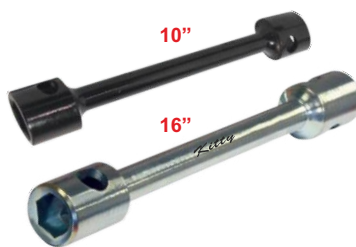

www.kittytools.com AN ISO 9001: 2015 CO. www.kittytools.com

KT-451

TANKI SPANNER (BAJAJ & XE)

Light	166/-
Heavy	194/-

KT-452

T-SPANNER (FOR SCOOTER) HEAVY

Size in mm	8-9-10-11	12-13-14	15
Small (10"x6")	134/-	156/-	182/-

KT-453

DROP FORGED (RUBBER GRIP)

Size in mm	8-9-10-11	12-13-14	15
Small (10"x6")	170/-	180/-	195/-
Long (13"x6")	199/-	220/-	245/-

KT-454

CROSS SPANNERS (FOR SCOOTERS)

Size in MM	10-11-13-14
LIGHT	98/-
MEDIUM	144/-
HEAVY	210/-
DROP FORGED	236/-

KT-455

THREE WAY SPANNER

T-TYPE	8-10-12 mm	Y-TYPE
LIGHT	95/-	95/-
MEDIUM	135/-	138/-
HEAVY	195/-	199/-
DROP FORGED	225/-	230/-

KT-456

CROSS SPANNERS (FOR FOUR WHEELER) DROP FORGED

Size in MM	17-19-21-23
LIGHT	360/-
HEAVY	375/-

KT-457

WHEEL SPANNER DROP FORGED

Size in MM	Length	Rate	Size in MM	Length	Rate
24x27	10" (250mm)	370/-	30x33	16" (400mm)	700/-
27x30	10" (250mm)	370/-	30x32	16" (400mm)	750/-
27x33	10" (250mm)	370/-	21x41	16" (400mm)	750/-
32x32	16" (400mm)	700/-	DCM	16" (400mm)	750/-
27x32	16" (400mm)	700/-	24x24	10" (250mm)	420/-
33x33	16" (400mm)	700/-	407 (Only 24)	10" (250mm)	420/-

KT-458

L-SPANNER DROP FORGED

Size in MM	Suitable for	Rate	Size in MM	Suitable for	Rate
16	.....	210/-	19	MARUTI	210/-
17	.....	210/-	21	JEEP	210/-
18	INDICA	210/-	19 (Extra Long)	SUMO	250/-
			23 (EXTRA LONG)	.....	350/-

KT-459

BOX SPANNER

Size :	6 X 7	8 X 9	10 X 11	12 X 13	14 X 15	16 X 17
TUBLAR	30.00	35.00	44.00	49.00	54.00	67.00
SOLID	112.00	118.00	125.00	148.00	198.00	240.00
Size :	18 X 19	19 X 22	20 X 22	21 X 23	24 X 26	24 X 27
TUBLAR	84.00	88.00	94.00	98.00	126.00	126.00
SOLID	335.00	395.00	425.00	495.00	598.00	640.00
Size :	25 X 28	30 X 32	32 X 36	36 X 41	41 X 46	46 X 50
TUBLAR	140.00	182.00	215.00	245.00	300.00	338.00